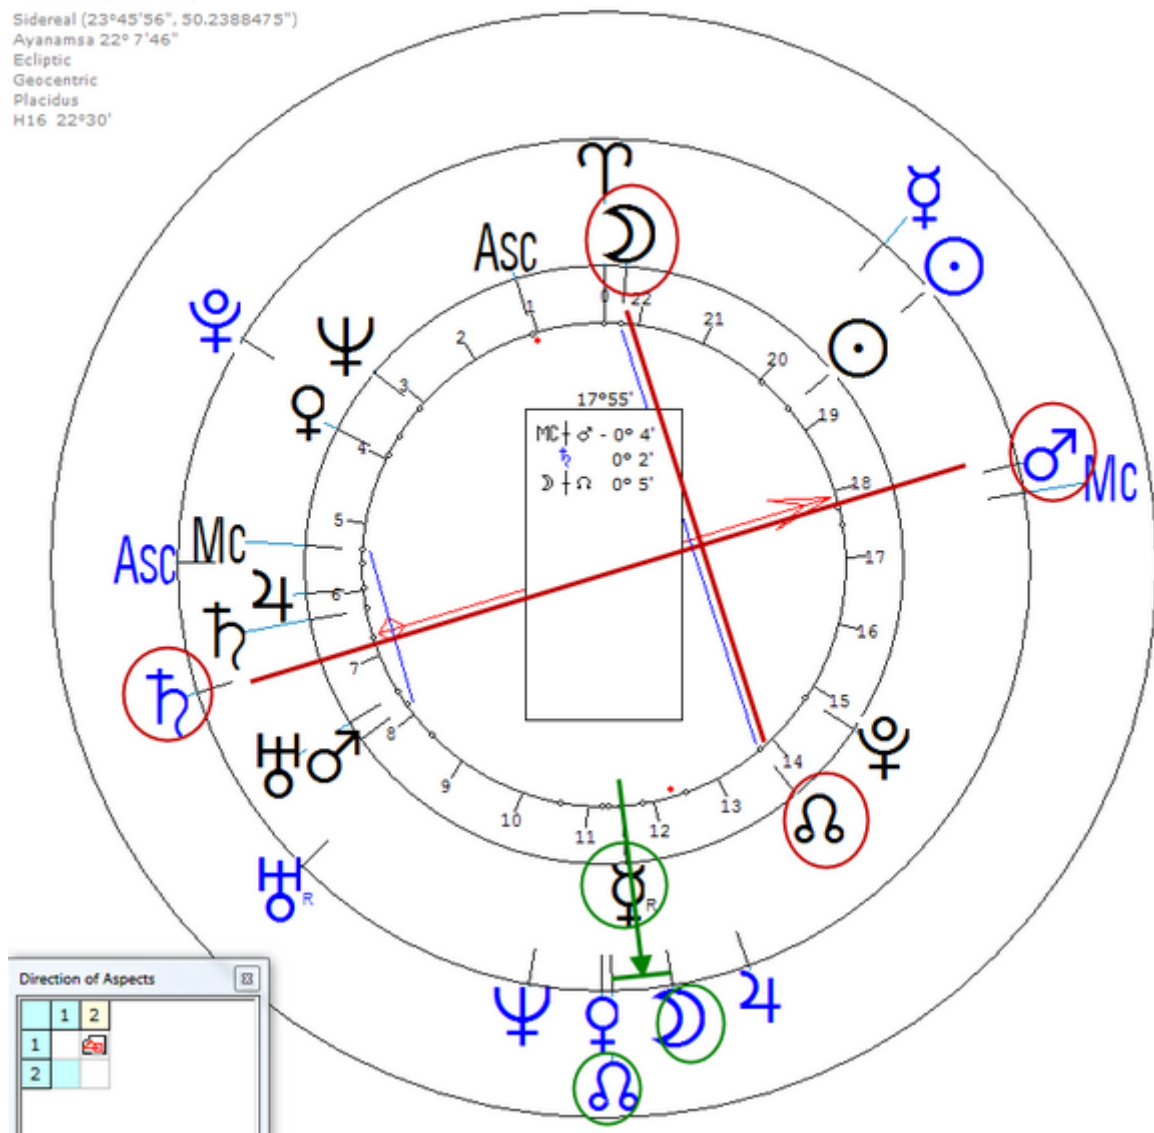

Adolf Friedrich VI , Grand Duke of Mecklenburg

17 June 1882 at 23:00 (= 11:00 PM)Neustrelitz, Germany, 53n21, 13e04
Prussian military general, German royalty, and the last reigning grand duke of Mecklenburg-Strelitz.

<https://www.astro.com/astro-databank/Adolf_Friedrich_VI,_Grand_Duke_of_Mecklenburg>

On 23 February 1918 at Neustrelitz, he committed suicide, aged 35.

Solar Return (Harmonic 16)

Solar $\♁/\♃ = \text{Dn}/\text{♁n}$

Solar $\text{D}/\text{♁} = \text{♀n}$

Adolf Friedrich VI, Grand Duke of Mecklenburg
17 June 1882 Sat 23:00 (GMT+0:52:16) 53n21 13e04
Neustrelitz, Germany

Sidereal (23°45'56", 50.2388475")
Ayanamsa 22° 7'46"
Ecliptic
Geocentric
Placidus
H16 22°30'